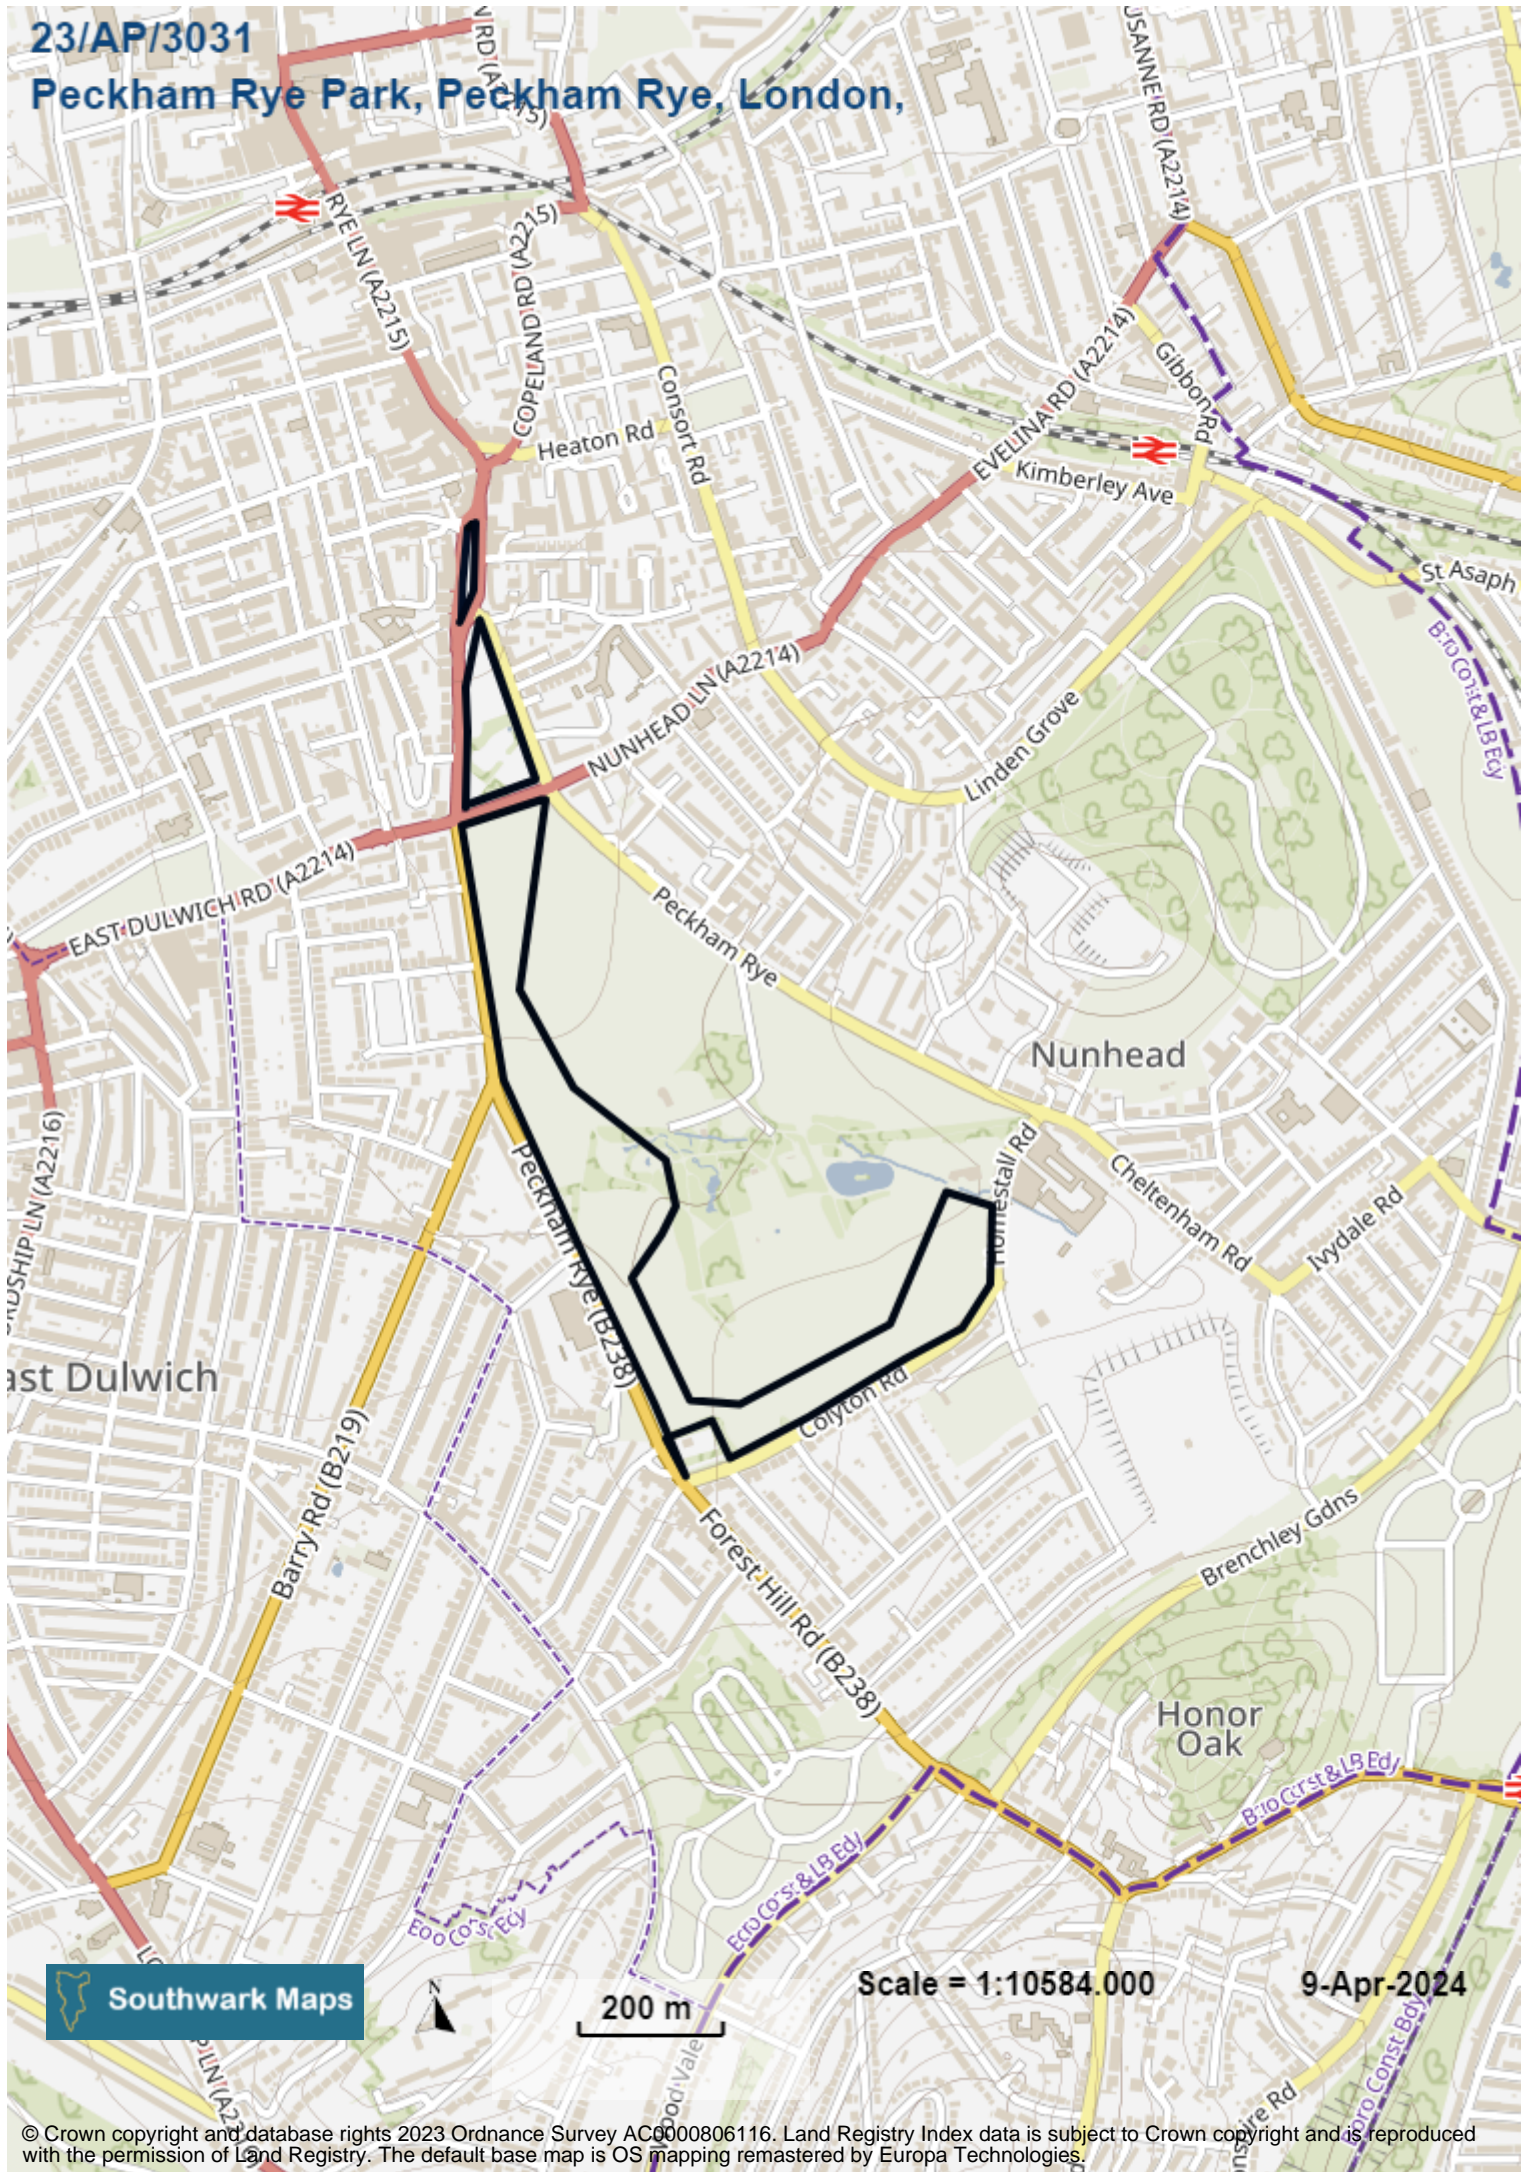

23/AP/3031

# Peckham Rye Park, Peckham Rye, London,

Southwark Maps

Scale = 1:10584.000

9-Apr-2024